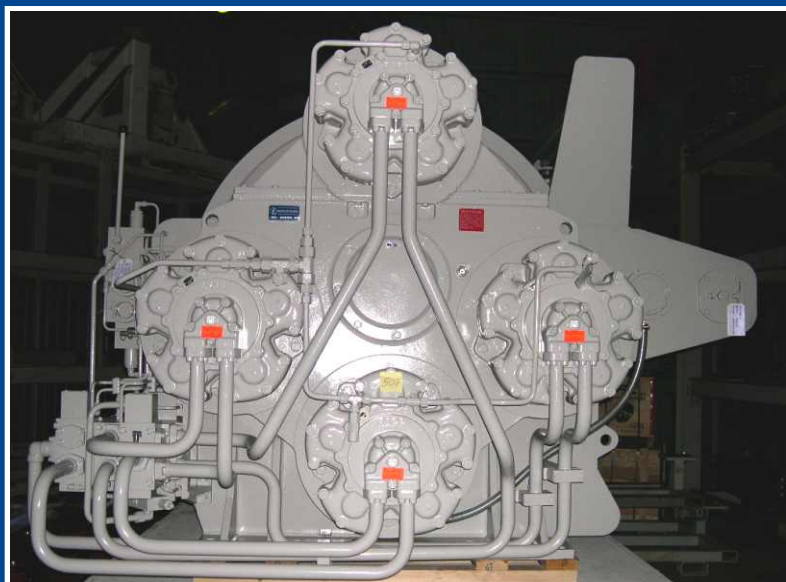

Serie WDU-26000

High Performance Hydraulic Drives

Standard Features:

- Rugged, Compact and Space-Saving Design
- Extended Service Life from Experienced Engineering
- High Starting Torque
- Two/ Three Speed Option
- Shot Blast Zinc Metallized

PULL AND SPEED CAPACITY

Displacement		Torque at 175 bar ΔP		Pressure rating (bar)		Speed rating/rpm	
L/rev.	US gal./rev.	kNm	lbft.	Cont.	Int.	Cont.	Int.
77,378	20,44	190	140089	175	210	30	71
92,099	24,33	227	167370	175	210	30	71