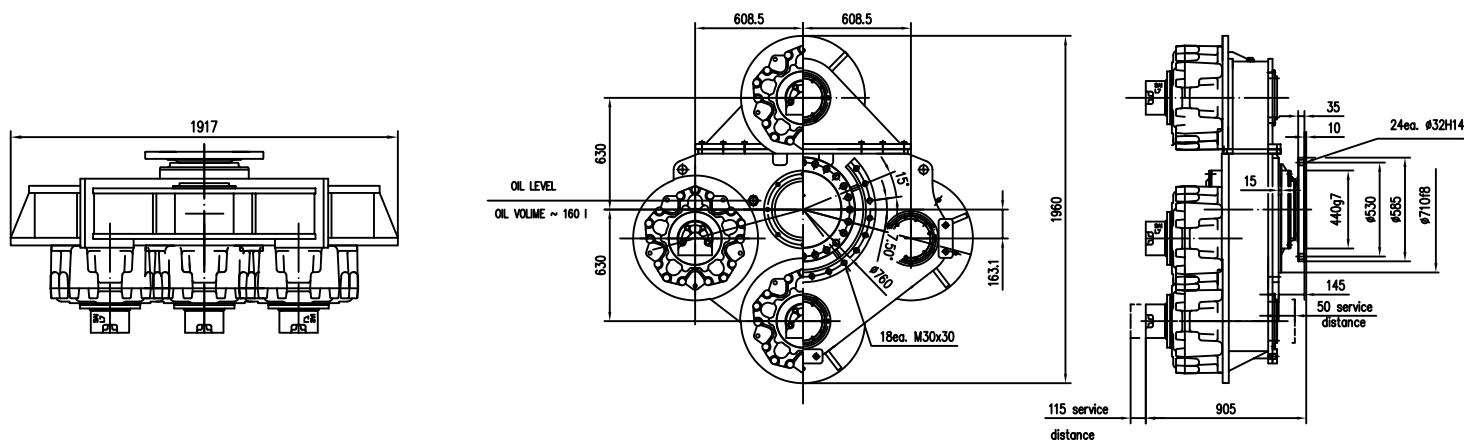

PULL AND SPEED CAPACITY

Displacement		Torque at 175 bar ΔP		Pressure rating (bar)		Speed rating/rpm	
L/rev.	US gal./rev.	kNm	lbft.	Cont.	Int.	Cont.	Int.
77,378	20,44	190	140089	175	210	30	71
92,099	24,33	227	167370	175	210	30	71